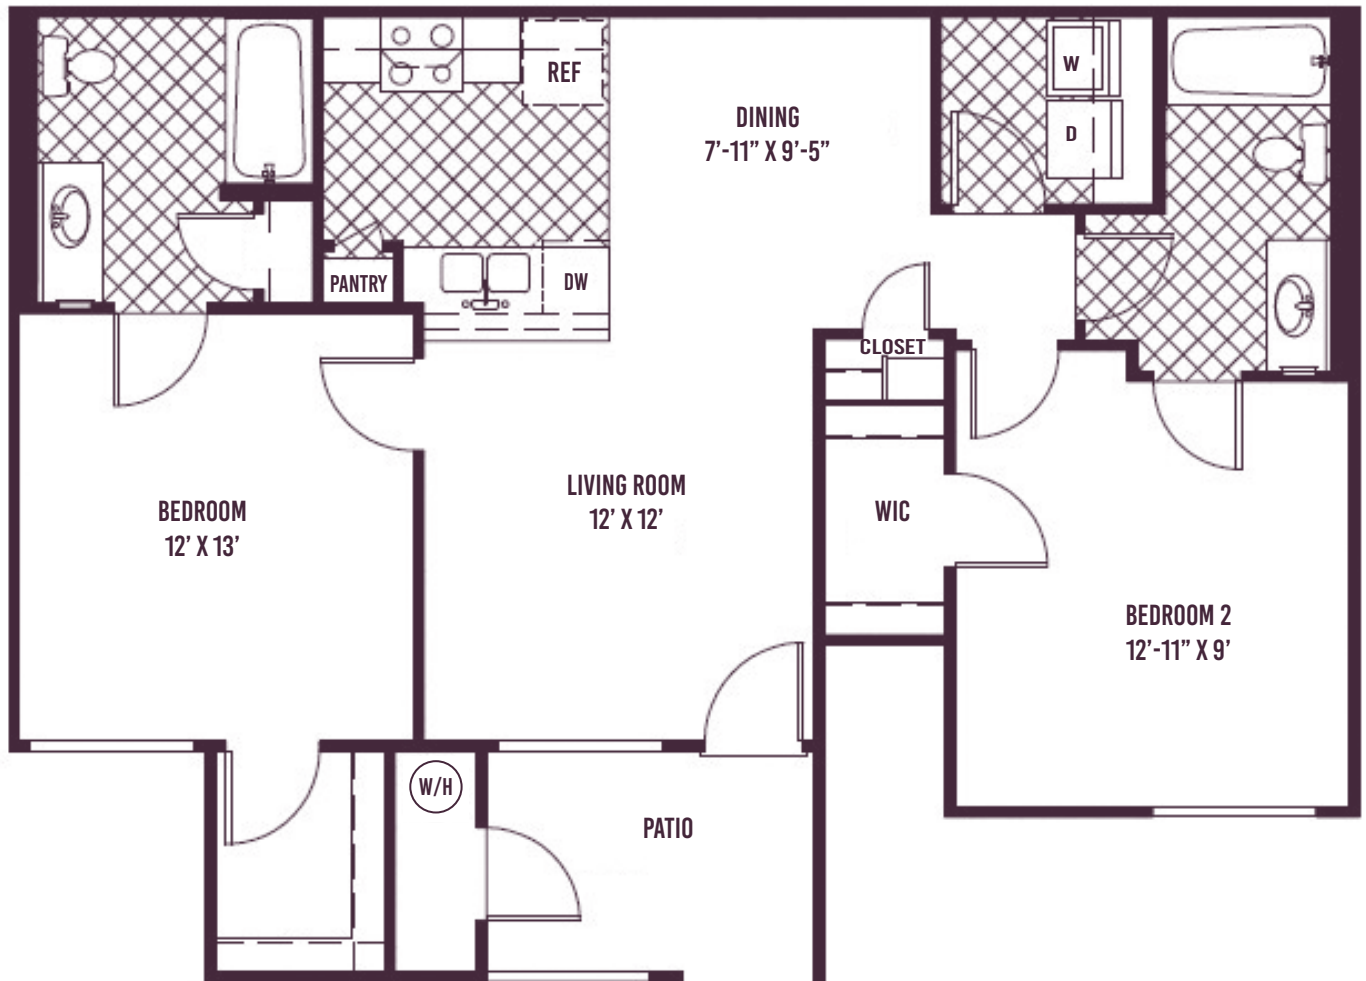

2 BEDROOM, 2 BATHROOM C
1123 SQ FT