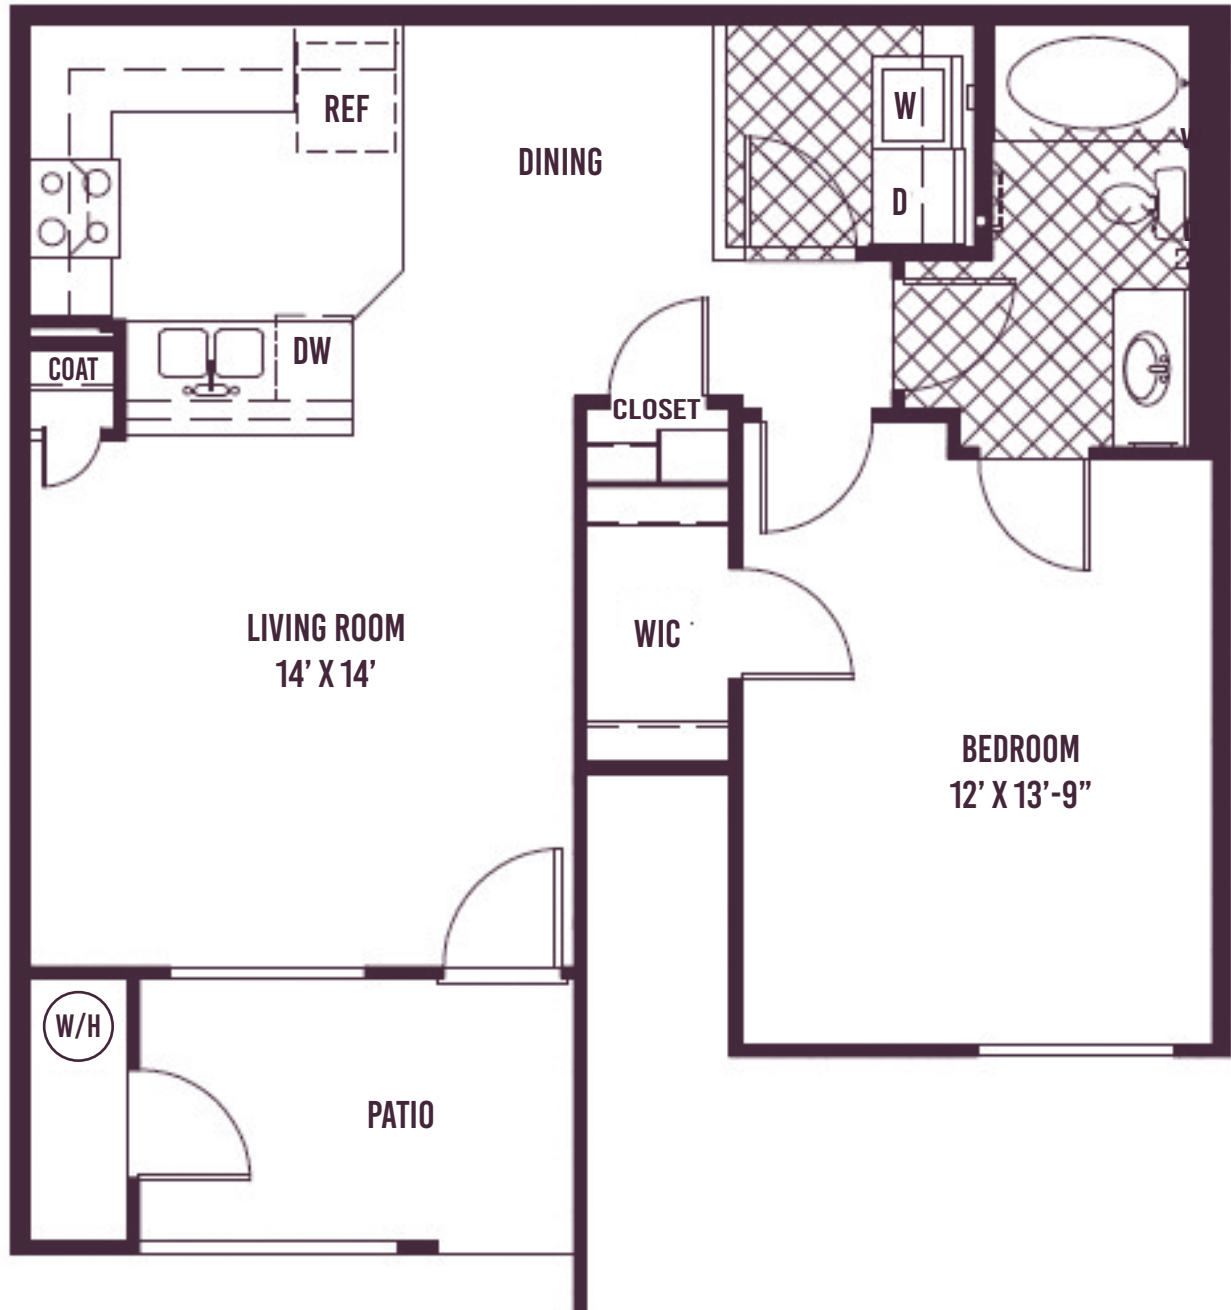

1 BEDROOM, 1 BATHROOM B
898 SQ FT